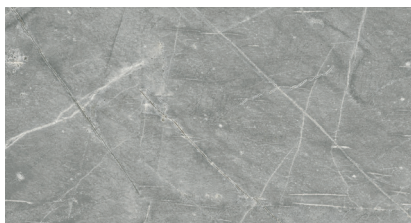

## Worktops ABS Square Edge

**K349 PH**  
Silk Flow

**K352 PH**  
Iron Flow

**K365 FP**  
Coast Evoke Oak

**K366 FP**  
Fossil Evoke Oak

**K217 GM**  
White Andromeda

**K372 GM**  
Grey Andromeda

**K218 GM**  
Black Andromeda

## Slim Line

K367 PH  
Cream Navona

K368 PH  
Grey Atlantic Marble

0190 SL  
Black

0190 AF  
Black